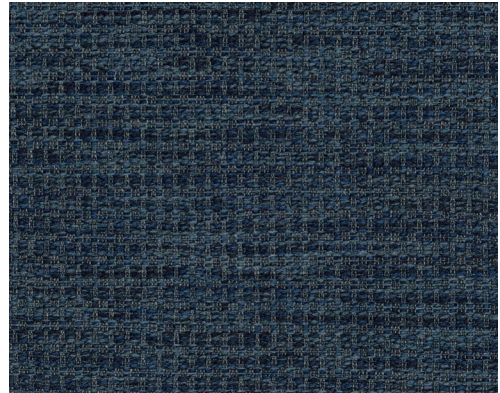

JUSTIN DAVID

CHOPIN

6 Colors

Suggested Use	Upholstery
Width	54"
Content	98.2% Solution Dyed Sunbrella® Acrylic 1.8% Polyester
Repeat	0.24"H x 0.34"V
FR Rating	NFPA 260 / UFAC Class 1 / Cal Tech Bul 117-2013
Abrasion	Exceeds 100,000 Double Rubs (Wyzenbeek)
Finish	Water & Stain Repellent, Outdoor Rated
Cleaning	W/S, Bleach Cleanable (4:1)
Roll Size	Approx. 40 Yards
Custom Color	80 Yards

Chopin

Anguilla

Concerto

Coastal Gray

Musique Concrete

Grand Duke

Stormy Seas