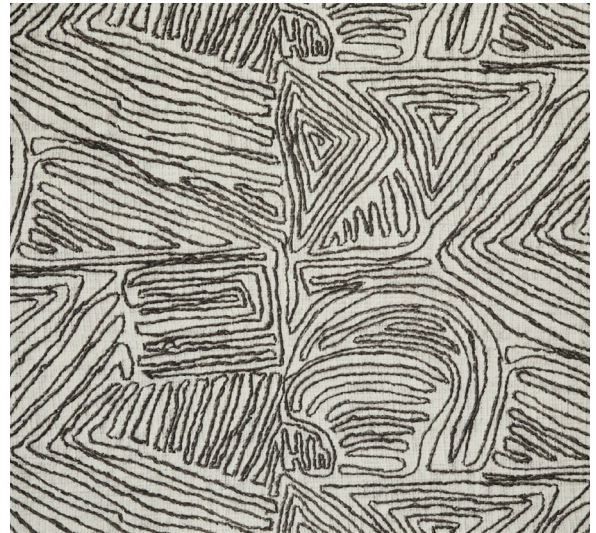

JUSTIN DAVID

CARTA

4 Colors

Suggested Use	Upholstery
Width	54"
Content	100% Polyester
Repeat	13.5"H x 12.5"V
FR Rating	NFPA 260 / UFAC Class 1 / Cal Tech Bul 117-2013
Abrasion	Exceeds 100,000 Double Rubs (Wyzenbeek)
Finish	None
Cleaning	Spot Clean Only With Water Based Shampoo Or Foam Upholstery Cleaner. Do Not Over Wet Or Use Solvents To Spot Clean. Restore Pile As Needed Using A Non-Metallic Stiff Bristle Brush. Hot Water Extraction Or Steam Cleaning is Not Recommended.
Roll Size	Approx. 50 Yards
Custom Color	550 Yards

Carta

Coastal Plain

Ballpoint

Canyon

Zebra