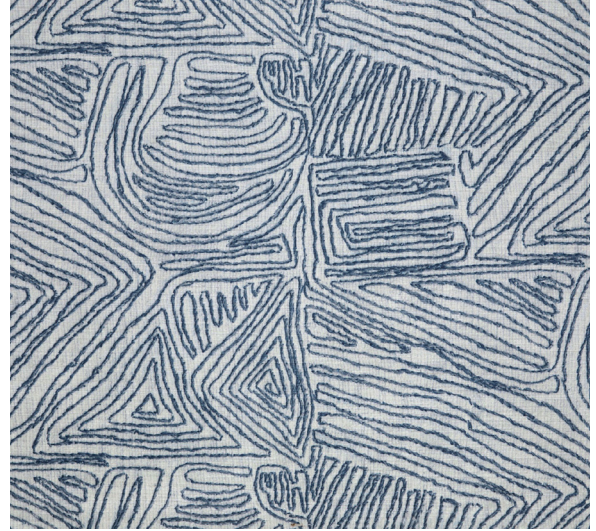

JUSTIN DAVID

CARTA

4 Colors

Suggested Use	Upholstery
Width	54"
Content	100% Polyester
Repeat	13.5"H x 12.5"V
FR Rating	NFPA 260 / UFAC Class 1 / Cal Tech Bul 117-2013
Abrasion	Exceeds 100,000 Double Rubs (Wyzenbeek)
Finish	None
Cleaning	Spot Clean Only With Water Based Shampoo Or Foam Upholstery Cleaner. Do Not Over Wet Or Use Solvents To Spot Clean. Restore Pile As Needed Using A Non-Metallic Stiff Bristle Brush. Hot Water Extraction Or Steam Cleaning is Not Recommended.
Roll Size	Approx. 50 Yards
Custom Color	550 Yards

Carta

Coastal Plain

Ballpoint

Canyon

Zebra