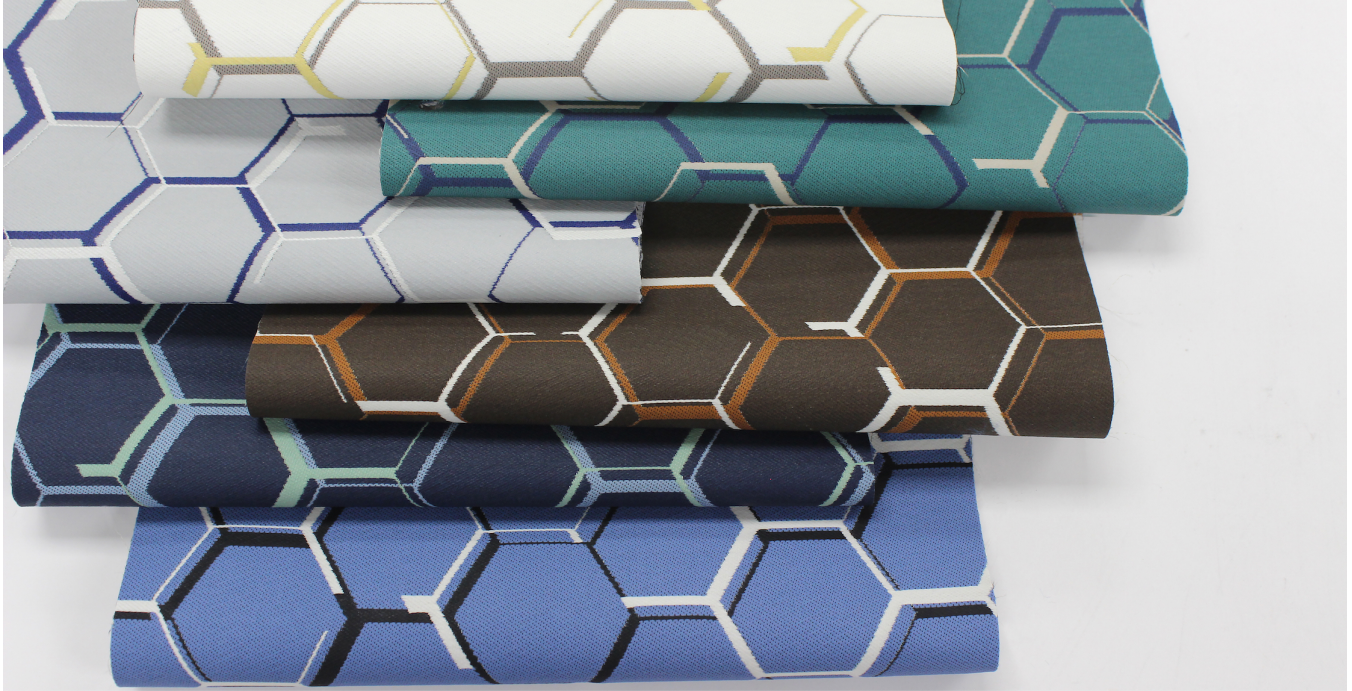

JUSTIN DAVID

SATURN

7 Colors

Suggested Use	Upholstery
Width	54"
Content	88% Polyester 12% Tekloom® TPE
Repeat	14.9"H x 18.81"V
FR Rating	NFPA 260 / UFAC Class 1 / Cal Tech Bul 117-2013 / IMO A.652 (16) 8.2
Abrasion	Exceeds 1,000,000 Double Rubs (Wyzenbeek)
Finish	Tekloom®
Cleaning	W/S, Bleach Cleanable (10:1)
Roll Size	Approx. 50 Yards
Custom Color	100 Yards

Saturn

Ice Skating Rink

Sky Blue

Nautical

Honeycomb

Beehive

Aurora Borealis

Brickyard