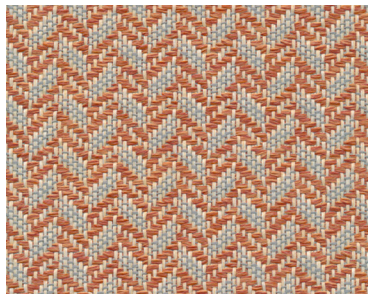

JUSTIN DAVID

ALASTAIR

8 Colors

Suggested Use	Upholstery
Width	54"
Content	88% Polyester 12% Tekloom® TPE
Repeat	1"H x 1.75"V
FR Rating	NFPA 260 / UFAC Class 1 / Cal Tech Bul 117-2013 / IMO A.652 (16) 8.2
Abrasion	Exceeds 1,000,000 Double Rubs (Wyzenbeek)
Finish	Tekloom®
Cleaning	W/S, Bleach Cleanable (10:1)
Roll Size	Approx. 50 Yards
Custom Color	100 Yards

Alastair

Almondine

Earl Grey

Shredded Denim

Partridge

Tropical Grass

City Hall

Dijon

Coral Glow