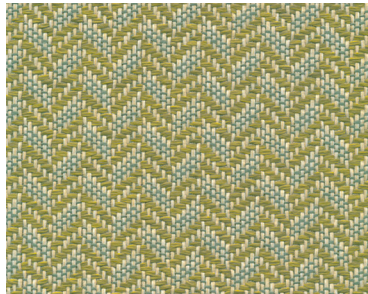

JUSTIN DAVID

ALASTAIR

8 Colors

Suggested Use	Upholstery
Width	54"
Content	88% Polyester 12% Tekloom® TPE
Repeat	1"H x 1.75"V
FR Rating	NFPA 260 / UFAC Class 1 / Cal Tech Bul 117-2013 / IMO A.652 (16) 8.2
Abrasion	Exceeds 1,000,000 Double Rubs (Wyzenbeek)
Finish	Tekloom®
Cleaning	W/S, Bleach Cleanable (10:1)
Roll Size	Approx. 50 Yards
Custom Color	100 Yards

Alastair

Almondine

Earl Grey

Shredded Denim

Partridge

Tropical Grass

City Hall

Dijon

Coral Glow