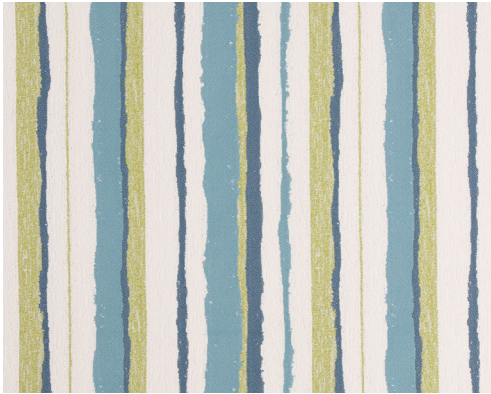

JUSTIN DAVID

TROPIC STRIPE

6 Colors

Suggested Use	Upholstery
Width	55"
Content	100% Bella-Dura® Polyolefin
Repeat	10"H x 13.75"V
FR Rating	NFPA 260 / UFAC Class 1 / Cal Tech Bul 117-2013
Abrasion	Exceeds 70,000 Double Rubs (Wyzenbeek)
Finish	Stain Resistant, Anti-Microbial & Mildew Resistant
Cleaning	W/S, Bleach Cleanable (4:1)
Roll Size	Approx. 60 Yards
Custom Color	300 Yards

Tropic Stripe

Sea Turtle

Milk Chocolate

Equator

Crevice

Riverboat

Shortcake