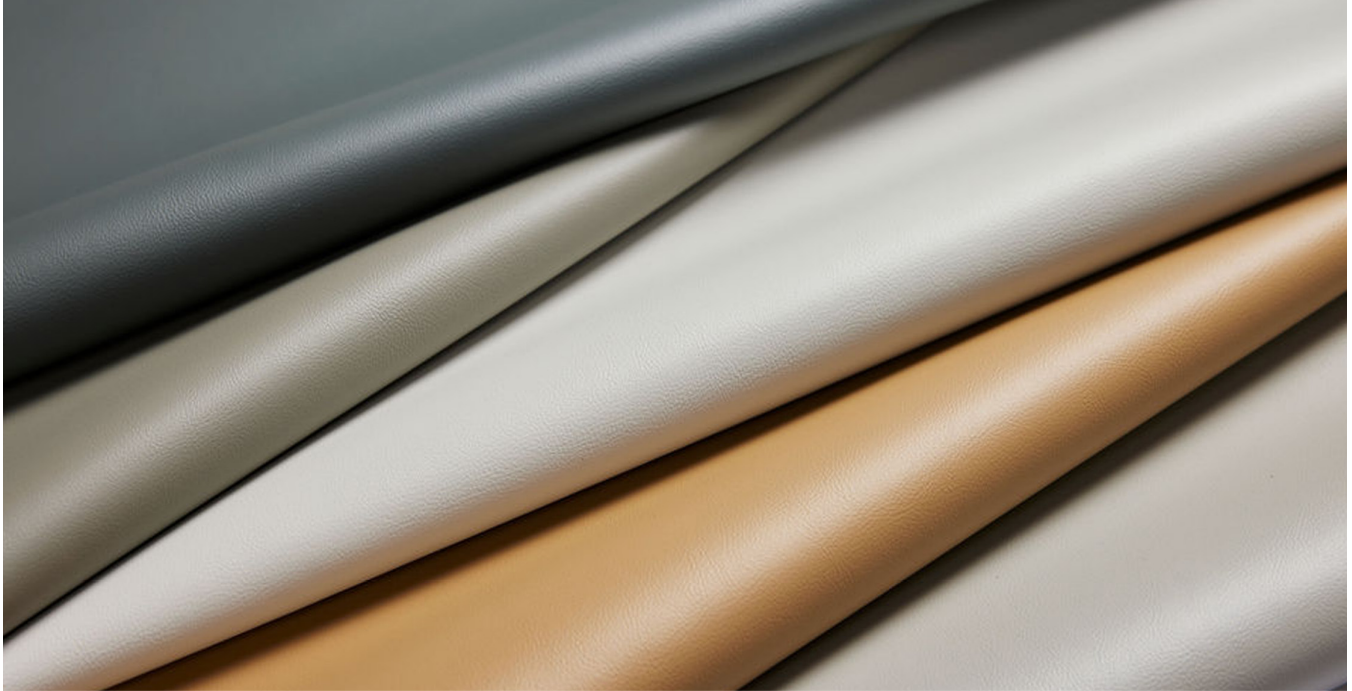

JUSTIN DAVID

MILTON

26 Colors

Suggested Use	Upholstery
Width	54"
Content	Face: 100% Polyurethane (Back: 100% Polyester)
Repeat	None
FR Rating	NFPA 260 / UFAC Class 1 / Cal Tech Bul 117-2013
Abrasion	Exceeds 250,000 Double Rubs (Wyzenbeek)
Finish	Writer's Block™ Stain Resistance
Cleaning	Clean With Mild Soap And Water, Then Rinse With Fresh Water And Wipe Dry With A Clean Cloth. Bleach Cleanable (10:1)
Roll Size	Approx. 30 Yards
Custom Color	500 Yards