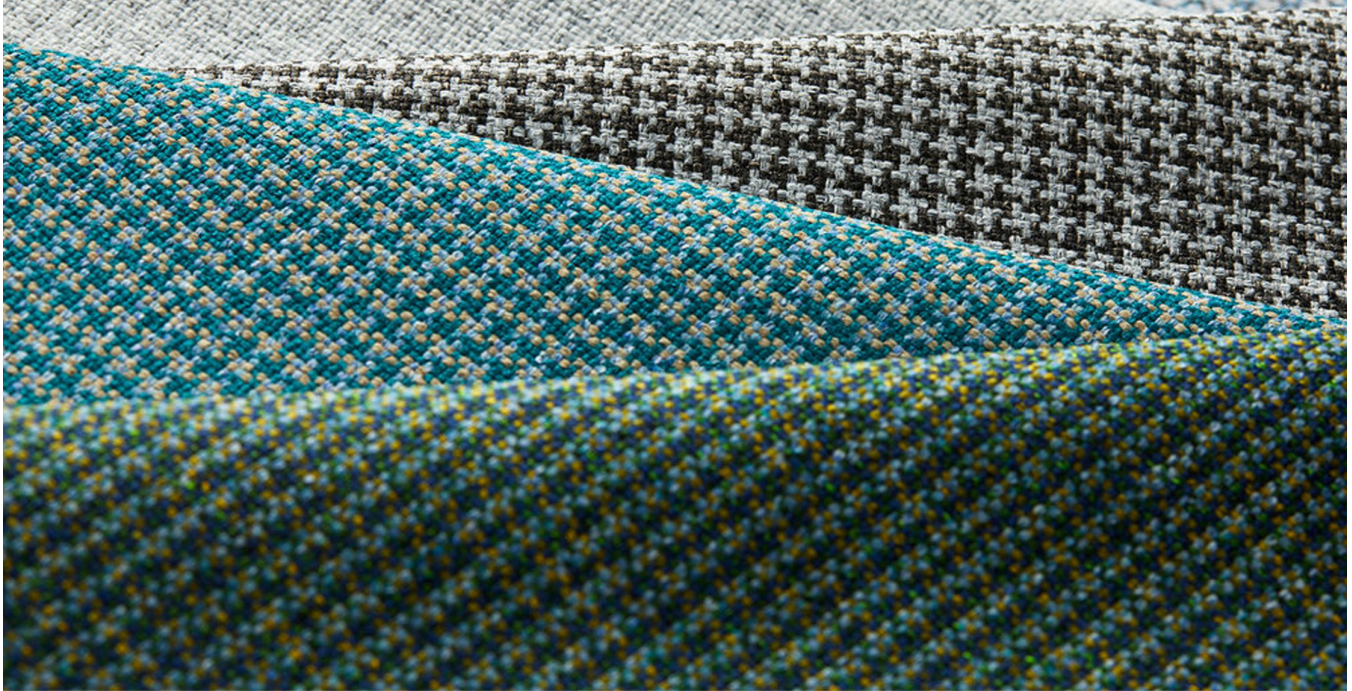

JUSTIN DAVID

MCNAIR

14 Colors

Suggested Use	Upholstery
Width	54"
Content	Face: 91% Polyester 7% Polyurethane 2% Silicone (Back: 100% Polyurethane)
Repeat	0.25"H x 0.25"V
FR Rating	NFPA 260 / UFAC Class 1 / Cal Tech Bul 117-2013
Abrasion	Exceeds 100,000 Double Rubs (Wyzenbeek)
Finish	Supreen™ Liquid Barrier And Stain Repellent
Cleaning	SW, Spot Clean With Upholstery Shampoo, Foam From A Mild Detergent Or Mild Dry-Cleaning Solvent. Bleach Cleanable With 10% Dilution.
Roll Size	Approx. 50 Yards
Custom Color	500 Yards

Aventura

Crocodile

Noble

Long Island Sound

Black Cavern

Shipwreck

Spade