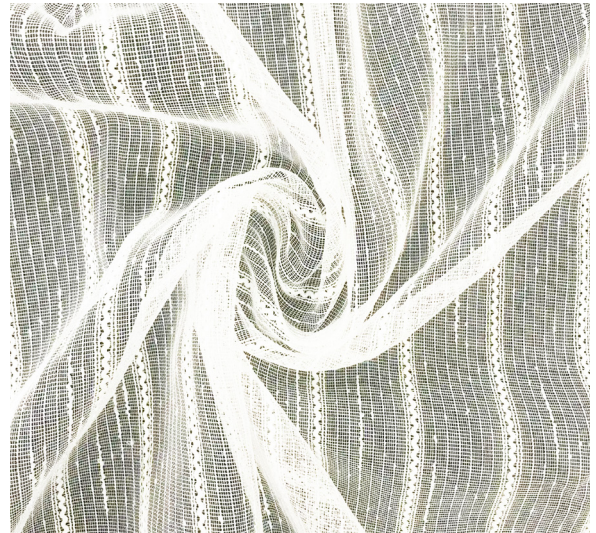

### 4 Colors

<b>Suggested Use</b>	Draperies
<b>Width</b>	118" (Shown Railroaded)
<b>Content</b>	100% Polyester
<b>Repeat</b>	1 1/16"H
<b>FR Rating</b>	NFPA 701
<b>Abrasion</b>	N/A
<b>Finish</b>	None
<b>Cleaning</b>	Machine Wash Cold, Gentle Cycle. Tumble Dry Low. Cool Iron If Needed.
<b>Roll Size</b>	Approx. 60 Yards
<b>Custom Color</b>	1000 Yards

# Iommi

Bertrand

Verve

Lumiere

Sparkle