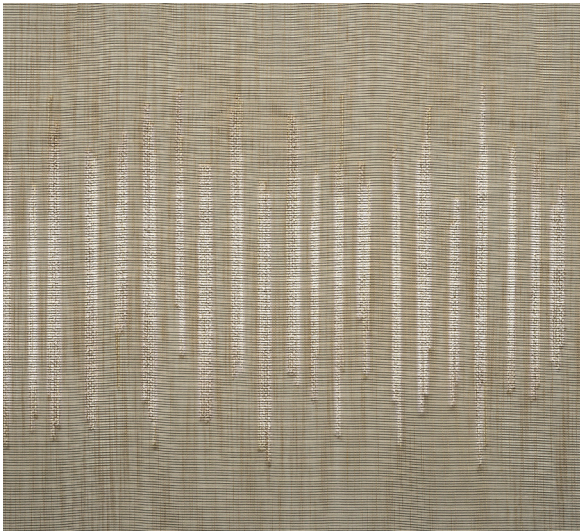

JUSTIN DAVID

AURELIUS

4 Colors

Suggested Use	Draperies
Width	118" (Shown Railroaded)
Content	100% Polyester
Repeat	17 1/2"H x 22 1/2"V
FR Rating	NFPA 701
Abrasion	N/A
Finish	None
Cleaning	S
Roll Size	Approx. 50 Yards
Custom Color	700 Yards

Aurelius

Semolina

Bedstraw

Hayfield

Gale Winds