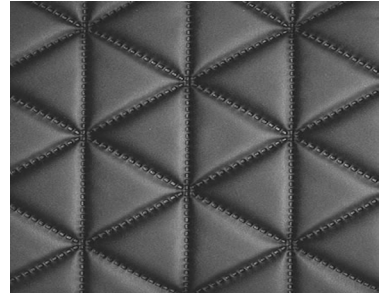

### 7 Colors

<b>Suggested Use</b>	Upholstery
<b>Width</b>	52"
<b>Content</b>	Face: 100% Polyurethane (Polycarbonate Based) (Back: 100% Polyester)
<b>Repeat</b>	8.5"H x 6"V
<b>FR Rating</b>	NFPA 260 / UFAC Class 1 / Cal Tech Bul 117-2013 / IMO A.652 (16) 8.2
<b>Abrasion</b>	Exceeds 200,000 Double Rubs (Wyzenbeek)
<b>Finish</b>	Graffiti-Free® Ink & Stain Resistance
<b>Cleaning</b>	W/S, Bleach Cleanable (4:1)
<b>Roll Size</b>	Approx. 20 Yards
<b>Custom Color</b>	200 Yards

# Umbrella

Smore

Testament

Ferrum

Bright Light

Pyrite Brown

Roasted Coffee

Virgo