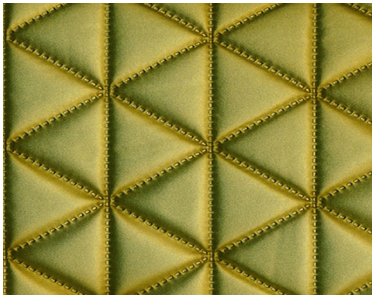

### 7 Colors

<b>Suggested Use</b>	Upholstery
<b>Width</b>	52"
<b>Content</b>	Face: 100% Polyurethane (Polycarbonate Based) (Back: 100% Polyester)
<b>Repeat</b>	8.5"H x 6"V
<b>FR Rating</b>	NFPA 260 / UFAC Class 1 / Cal Tech Bul 117-2013 / IMO A.652 (16) 8.2
<b>Abrasion</b>	Exceeds 200,000 Double Rubs (Wyzenbeek)
<b>Finish</b>	Graffiti-Free® Ink & Stain Resistance
<b>Cleaning</b>	W/S, Bleach Cleanable (4:1)
<b>Roll Size</b>	Approx. 20 Yards
<b>Custom Color</b>	200 Yards

# Umbrella

Smore

Testament

Ferrum

Bright Light

Pyrite Brown

Roasted Coffee

Virgo