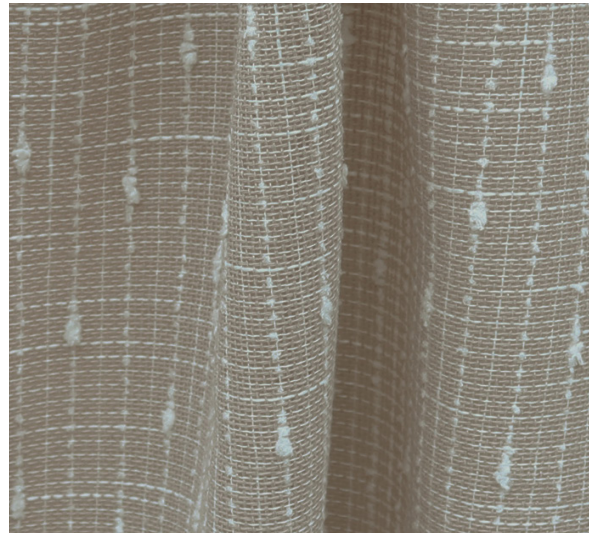

JUSTIN DAVID

CANOPY

4 Colors

Suggested Use	Drapery
Width	110"
Content	97% Polyester 3% Linen
Repeat	Irregular (Shown Railroaded)
FR Rating	NFPA 701
Abrasion	N/A
Finish	None
Cleaning	S
Roll Size	Approx. 50 Yards
Custom Color	500 Yards

Canopy

Cloud Nine

Windchill

Afternoon

Beachfront